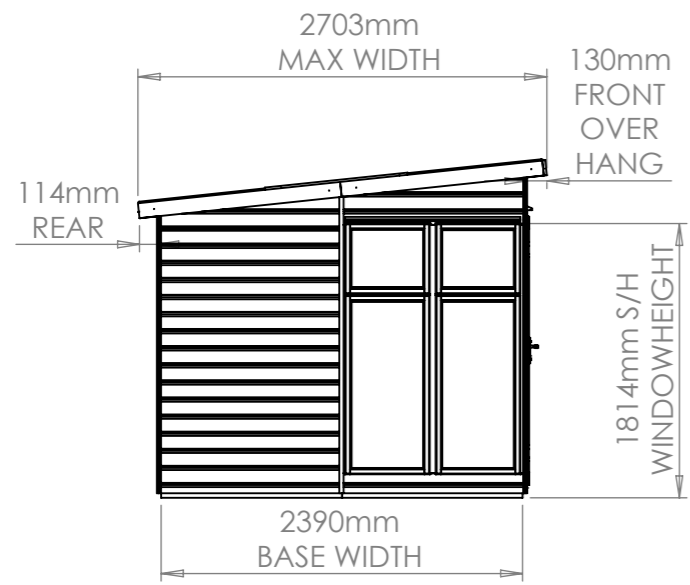

1 2 3 4 5 6 7 8

A  
B  
C  
D  
E  
F

0 1000  
SCALE 1: 50

8X10 Pent with R/H 8ft DD Shed

The Greenhouse People Ltd © 2025

1 2 3 4