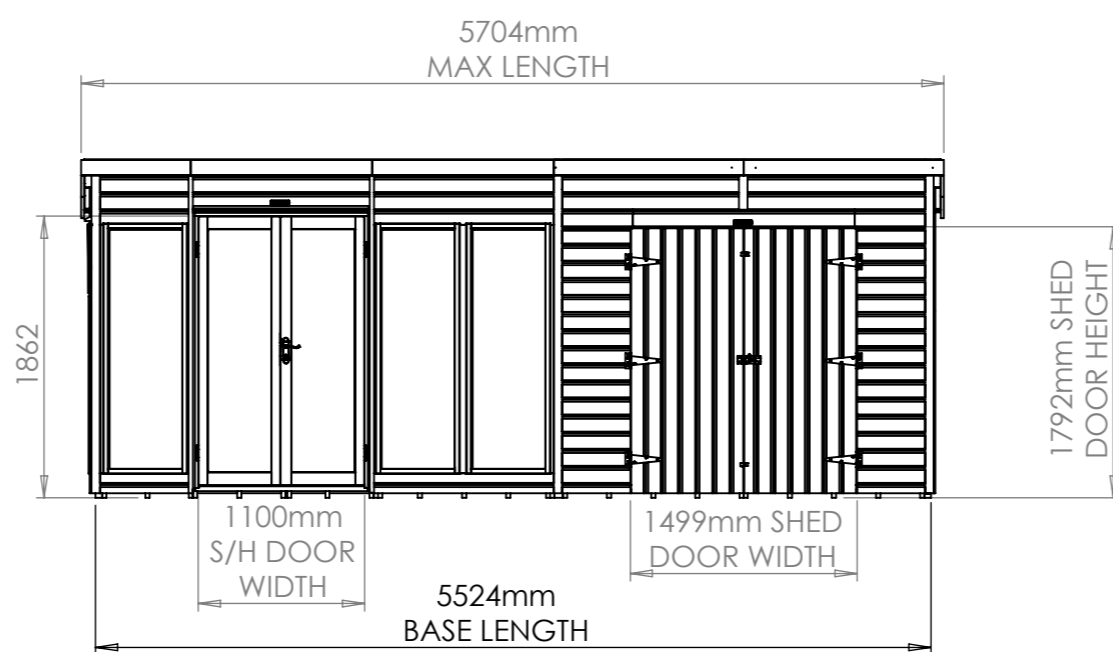

1 2 3 4 5 6 7 8

A  
B  
C  
D  
E  
F

0 1000  
SCALE 1: 50

8X10 Pent with R/H 8ft DD Shed

The Greenhouse People Ltd © 2025

1 2 3 4