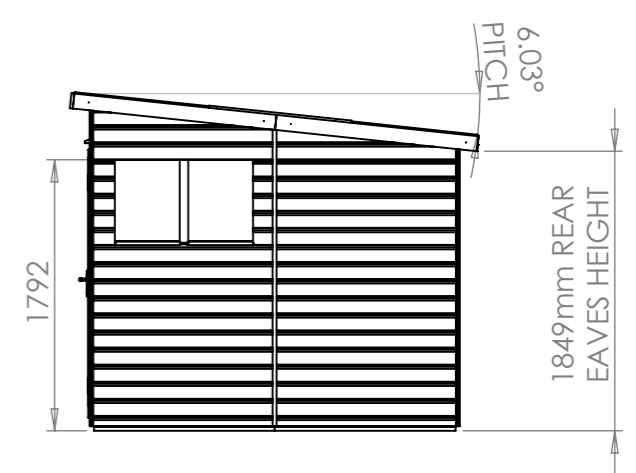

1 2 3 4 5 6 7 8

A  
B  
C  
D  
E  
F

0 1000  
SCALE 1: 50

8X10 Pent with R/H 8ft DD Shed

The Greenhouse People Ltd © 2025

1 2 3 4